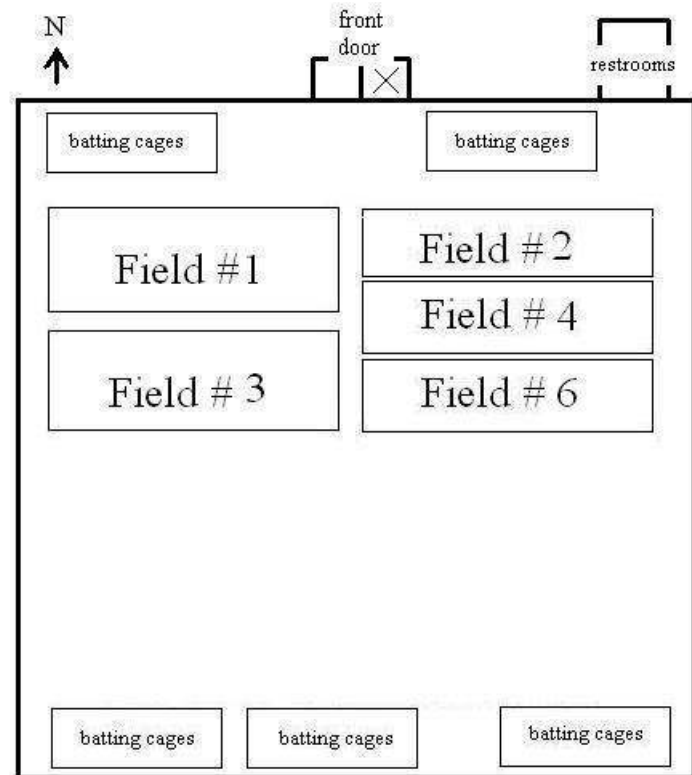

Field #1, BU14C2 (Thompson)	Field #2, BU11C2 White (Gilbert)
Field #3, BU12C1 (English)	Field #4, BU11C2 Green (Bills)

Field #1, GU14C2 White (Thompson)	Field #2, GU10 White (Hoppe)
Field #3, BU13C2 (English)	Field #4, GU10 Black
	Field #6, BU09 Grey

Field #1, BU10 Green	Field #2, BU15C3 (McGregor)
Field #3, GU15C2 (Tjaden)	Field #4, BU14C3

Maps on next page

Dakota REV Soccer Field Maps

Field Map A

Field Map C

Field Map B

Field Map D