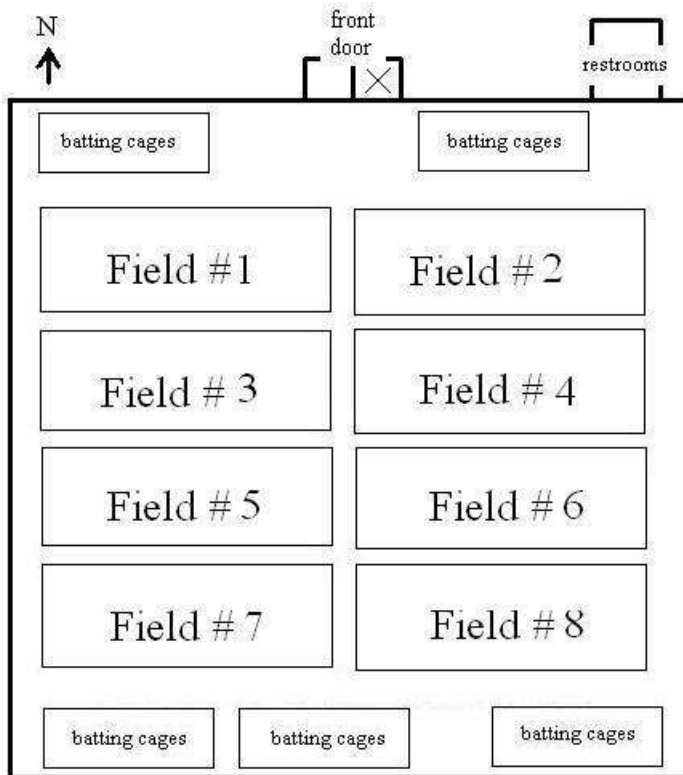

Field #1, BU14C2 (Thompson)	Field #2, BU11C2 White (Gilbert)
Field #3, BU12C1 (English)	Field #4, BU11C2 Green (Bills)

Field #1, GU14C2 White (Thompson)	Field #2, GU10 White (Hoppe)
Field #3, BU13C2 (English)	Field #4, GU10 Black
	Field #6, BU09 Grey

Field #1, BU10 Green	Field #2, BU15C3 (McGregor)
Field #3, GU15C2 (Tjaden)	Field #4, BU14C3

Maps on next page

Dakota REV Soccer Field Maps

Field Map A

Field Map C

Field Map B

Field Map D